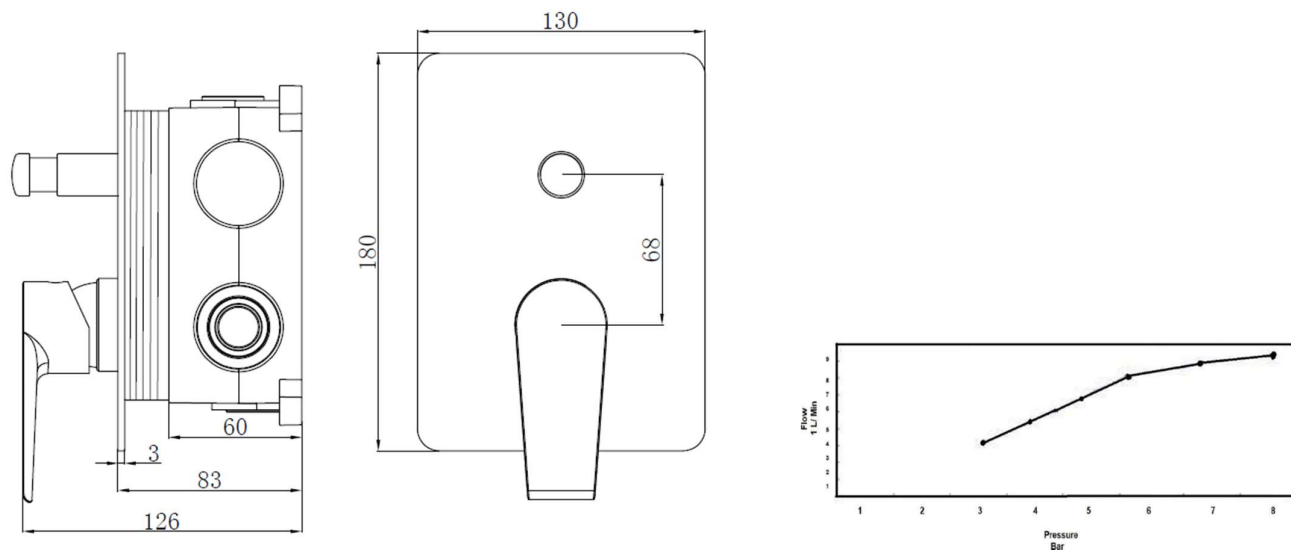

HEIMBERG

TECHNICAL DATASHEET

HEIMBERG-LUTZ CONCEALDE BATH/SHOWER MIXER WITH DIVETER

SPECIFICATIONS

INFORMATION

Productcode:	HBM-LUT-170-BG
Finish	Brushed Gold
Producttype:	Single Lever Concealed Bath Shower Mixer
Material	body: brass, cartridge: 35mm Sedal Cartridge
Connection size:	1/2
TestRange:	0.8L3.0 bar

Hot water inlet temperature: max 90°C

recommended use (saving energy):60°C

Note: if the static pressure exceeds 5bar , it must be installed a pressure reducing valve, to avoid pressure differences in cold and hot water supply

TECHNICAL INFORMATION: BOX CONTENTS

SHOWER MIXER VALVE: SINGLE HANDLE, FIXING KIT

WITH CONCEALED BOX

5 YEARS GUARANTEE 1 YEAR ON COLOR

DRAWING

For more information's about this product or our full product range please contact us: