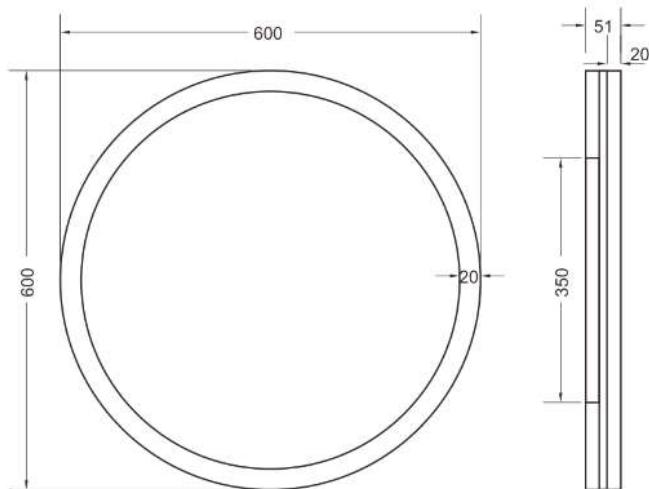

HEIMBERG

TECHNICAL DATASHEET

HEIMBERG-SMILE: LED MIRROR

SPECIFICATIONS

INFORMATION

Productcode:	HBL-SMI-600R-001-BG
Finish	BRUSHED GOLD
Producttype:	ILLUMINATED MIRROR
Material	GLASS
Power:	AC 220V/50Hz/ INPUT: < 2.5W/DM

Technical Information

Led Mirror

Size: 600 mm

Backlit and ambient light LED mirror; 5 mm mirror thickness; Defogger function Safety film backing

Illuminated touch ON/OFF sensor switch with dimmer Backlit LED mirror and Brushed Gold Frame

LED temperature color 3000k, 4000k or 6000k; UL, SAA, CE, IP44

DRAWING

For more information's about this product or our full product range please contact us:
Email: info@heimbergint.com

HEIMBERG