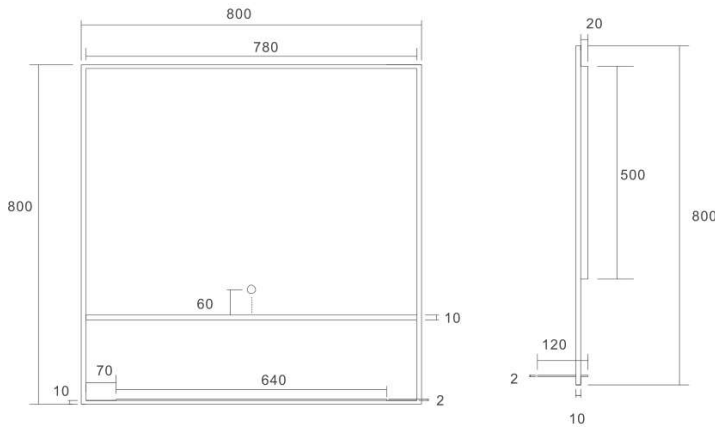

DRAWING

For more information's about this product or our full product range please contact us:

Email: info@heimbergint.com

HEIMBERG