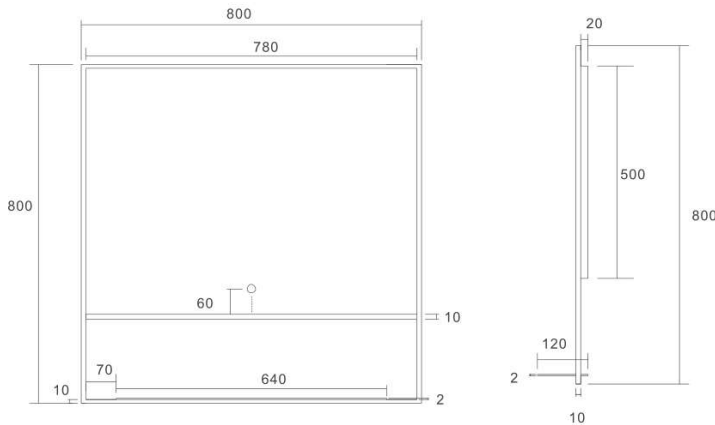

DRAWING

For more information's about this product or our full product range please contact us:
Email: info@heimbergint.com

HEIMBERG