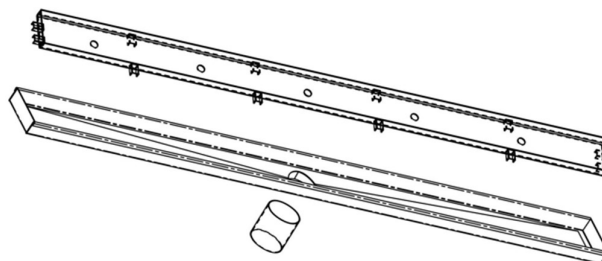

HEIMBERG

TECHNICAL DATASHEET

HEIMBERG-AQUA: LINEAR SHOWER CHANNEL WITH REVISEBLE COVER SIZE: 600X68 MM

SPECIFICATIONS

INFORMATION

Productcode: HBP-DRN-960-2-MB

Finish: Stainless Steel Matt Black

Producttype: Shower Channel

Material: stainless steel

Connection size: Ø50MM

Technical Information

SHOWER CHANNEL BASE,

VERTICAL OUTLET STAINLESS

STEEL STRAINER, and WATER

FLOW CAPABILITY: 65L/MIN (OD2")

DRAIN CHANNEL IS SLOPED

ADJUSTABLE FOOT TILE INSERT

DEPTH 12-13MM STAINLESS

STEEL GRADE 304,

W X D X H: 600 X 68 X 70

DRAWING

For more information's about this product or our full product range please contact us:
Email: info@heimbergint.com