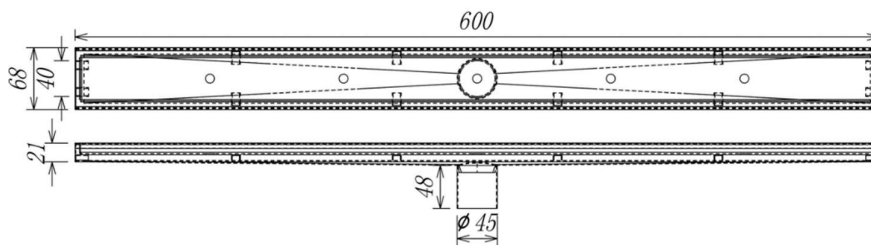

HEIMBERG

TECHNICAL DATASHEET

HEIMBERG-AQUA: LINEAR SHOWER CHANNEL WITH REVISEBLE COVER SIZE: 600X68 MM

SPECIFICATIONS

INFORMATION

Productcode: HBP-DRN-960-2-MB

Finish: Stainless Steel Matt Black

Producttype: Shower Channel

Material: stainless steel

Connection size: Ø50MM

Technical Information

SHOWER CHANNEL BASE,

VERTICAL OUTLET STAINLESS

STEEL STRAINER, and WATER

FLOW CAPABILITY: 65L/MIN (OD2")

DRAIN CHANNEL IS SLOPED

ADJUSTABLE FOOT TILE INSERT

DEPTH 12-13MM STAINLESS

STEEL GRADE 304,

W X D X H: 600 X 68 X 70

DRAWING

For more information's about this product or our full product range please contact us:
Email: info@heimbergint.com