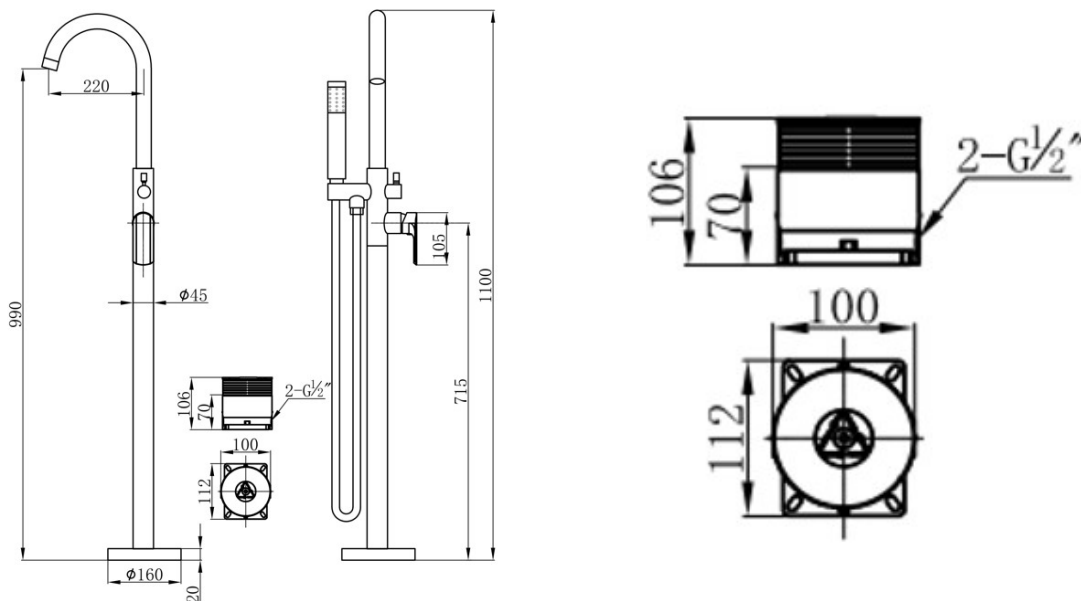

HEIMBERG

TECHNICAL DATASHEET

HEIMBERG-SMILE FREE STANDING BATH MIXER

SPECIFICATIONS

INFORMATION

Productcode:	HBM-SMI-190-BG
Finish	Brushed Gold
Producttype:	Free Standing Bath Mixer
Material	body: brass, cartridge: 35mm Sedal and Hand Shower
Connection size:	1/2
TestRange:	0.2-5 bar
Max Pressure:	16 bar

Hot water inlet temperature: max 90°C

recommended use (saving energy):60°C

Note: if the static pressure exceeds 5bar, it must be installed a pressure reducing valve, to avoid pressure differences in cold and hot water supply

TECHNICAL INFORMATION: BATH MIXER

SINGLE HANDLE WITH CONCEALED MECHANISM

5 YEARS GUARANTTE 1 YEAR ON COLOR

DRAWING

For more information's about this product or our full product range please contact us:
Email: info@heimbergint.com

HEIMBERG