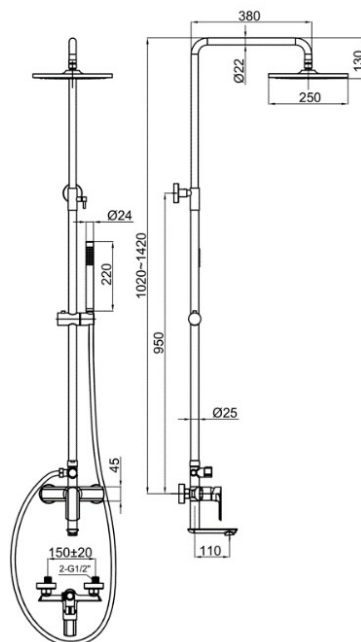

HEIMBERG

TECHNICAL DATASHEET

HEIMBERG-SMIILE SHOWER COLUMN WITH BATH MIXER

SPECIFICATIONS

INFORMATION

Productcode:	HBM-SMI-155-BG
Finish	Brushed Gold
Producttype:	Rain Shower Combination with Mixer with Spout
Material	Body: Brass, Sedal Catridge Hose s.s.Top & Hand Shower
Connection size:	1/2
TestRange:	0.2-5 bar
Max Pressure:	16bar

Hot water inlet temperature: max 90°C

recommended use (saving energy):60°C

Note: if the static pressure exceeds 5bar, it must be installed a pressure reducing valve, to avoid pressure differences in cold and hot water supply

TECHNICAL INFORMATION: SHOWER COMBINATION

SINGLE HANDLE

ABS HEAD SHOWER 25X25

5 YEARS GUARANTEE 1 YEAR ON COLOR

DRAWING

For more information's about this product or our full product range please contact us:
Email: info@heimbergint.com

HEIMBERG