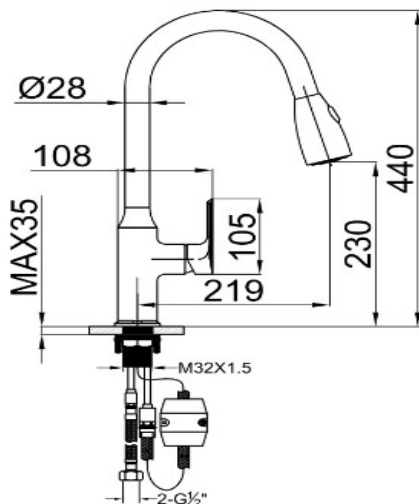

HEIMBERG

TECHNICAL DATASHEET

HEIMBERG-SMILE SINGLE LEVER PULL OUT SINK MIXER

SPECIFICATIONS	INFORMATION
Productcode:	HBM-SMI-131-MB
Finish	Matt Black
Producttype:	Single Lever Sink Mixer
Material	body: brass, cartridge: 35mm Sedal Catridge Hose s.s.50cm
Connection size:	1/2
TestRange:	0.2-5 bar
MaxPressure:	16 bar

TECHINICAL INFORMATION: SINK

MIXER

BULL OUT SINGLE HANDLE

ABS SPRAY

DILLR HOLE DIA35MM

5 YEARS GUARANTEE 1 YEAR ON COLOR

DRAWING

For more information's about this product or our full product range please contact us: