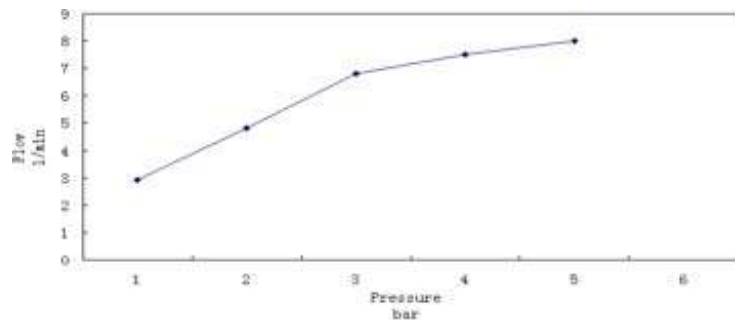

TECHINICAL INFORMATION: SINK

MIXER

BULL OUT SINGLE HANDLE

ABS SPRAY

DILLR HOLE DIA35MM

5 YEARS GUARANTEE 1 YEAR ON COLOR

DRAWING

For more information's about this product or our full product range please contact us: