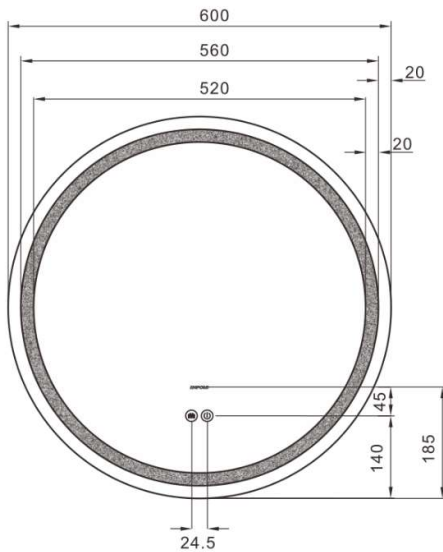

HEIMBERG

TECHNICAL DATASHEET

HEIMBERG-SMILE: LED MIRROR

SPECIFICATIONS

INFORMATION

Productcode:	HBL-SMI-600R-002-SL
Finish	FROSTED
Producttype:	ILLUMINATED MIRROR
Material	GLASS
Power:	AC 220V/50Hz/ INPUT: < 2.5W/DM

Technical Information

Led Mirror

Size: 600 mm

Backlit and ambient light LED mirror; 5 mm mirror thickness; Defogger function Safety film backing

Illuminated touch ON/OFF sensor switch with dimmer

LED temperature color 3000k, 4000k or 6000k; UL, SAA, CE, IP44

DRAWING

For more information's about this product or our full product range please contact us:
Email: info@heimbergint.com

HEIMBERG