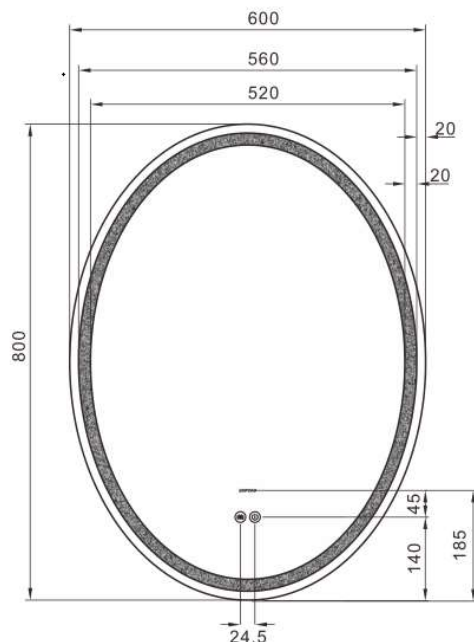

HEIMBERG

TECHNICAL DATASHEET

HEIMBERG-SLIM: LED MIRROR

SPECIFICATIONS

INFORMATION

Productcode:	HBL-SLM-8060RL-002-SI
Finish	FROSTED
Producttype:	ILLUMINATED MIRROR
Material	GLASS
Power:	AC 220V/50Hz/ INPUT: < 2.5W/DM

Technical Information

Led Mirror

Size: H 800 x L 600 mm

Backlit and ambient light LED mirror; 5 mm mirror thickness; Defogger function Safety film backing

Illuminated touch ON/OFF sensor switch with dimmer

LED temperature color 3000k, 4000k or 6000k; UL, SAA, CE, IP44

DRAWING

For more information's about this product or our full product range please contact us:
Email: info@heimbergint.com

HEIMBERG