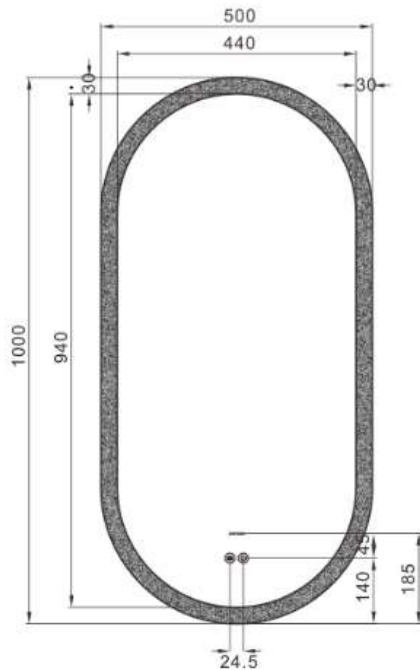

HEIMBERG

TECHNICAL DATASHEET

HEIMBERG-SLIM: LED MIRROR

SPECIFICATIONS

INFORMATION

Productcode:	HBL-SLM-10050RL-001-SL
Finish	FROSTED
Producttype:	ILLUMINATED MIRROR
Material	GLASS
Power:	AC 220V/50Hz/ INPUT: < 2.5W/DM

Technical Information

Led Mirror

Size: H100x L 500 mm

Backlit and ambient light LED mirror; 5 mm mirror thickness; Defogger function Safety film backing

Illuminated touch ON/OFF sensor switch with dimmer

LED temperature color 3000k, 4000k or 6000k; UL, SAA, CE, IP44

DRAWING

For more information's about this product or our full product range please contact us:
Email: info@heimbergint.com

HEIMBERG