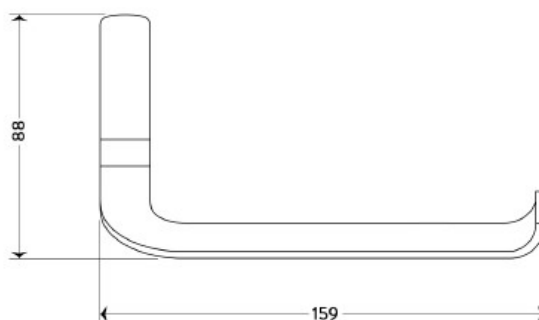

HEIMBERG

HEIMBERG-ADVANCE TOILET PAPER HOLD MATT BLACK.

HBA-ADV-002-MB

T
E
C
H
N
I
C
A
L

D
A
T
A
S
H
E
E
T

SPECIFICATIONS

TECHNICAL INFORMATION

BRAND	HEIMBERG	TOILET PAPER HOLD MATT BLACK
RANGE	ADVANCE	
PRODUCT CODE	HBA-ADV-002-MB	
FINISH/COLOUR	MATT BLACK	
PRODUCT TYPE	ACCESSORIES	
MATERIAL	BRASS	

DRAWING

FRONT VIEW

SIDE VIEW