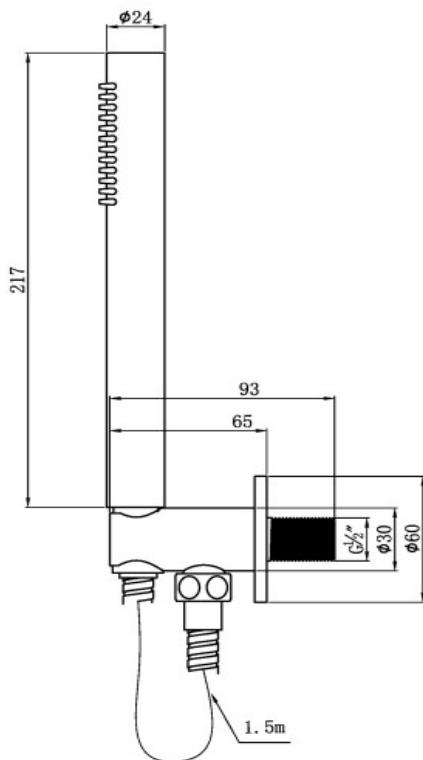

HEIMBERG

TECHNICAL DATASHEET

HEIMBERG-VOLA HAND SHOWER KIT

SPECIFICATIONS

INFORMATION

Productcode:	HBM-VOL-K201-BN
Finish	Brushed Nickel
Producttype:	Hand Shower Kit
Material	body: brass, Hose s.s. 150cm
Connection size:	1/2
TestRange:	0.2-5 bar
Max Pressure:	16 bar

Hot water inlet temperature: max 90°C

Recommended use (saving energy):60°C

Note: if the static pressure exceeds 5bar, it must be installed a pressure reducing valve, to avoid pressure differences in cold and hot water supply

TECHINICAL INFORMATION: HAND SHOWER KIT, DOUBLE INTERLOCK HOSE 1500 MM

DRAWING

For more information's about this product or our full product range please contact us:
Email: info@heimbergint.com

HEIMBERG