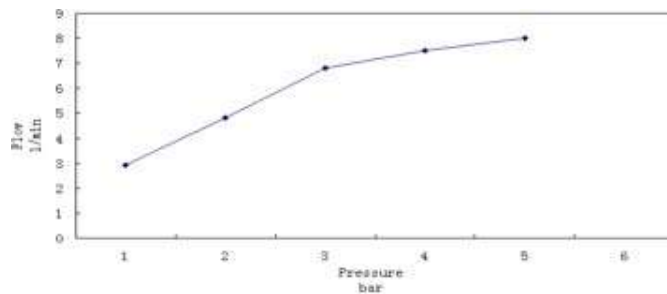

HEIMBERG

TECHNICAL DATASHEET

HEIMBERG-VOLA HAND SHOWER KIT

SPECIFICATIONS

INFORMATION

Productcode:	HBM-VOL-K201-BN
Finish	Brushed Nickel
Producttype:	Hand Shower Kit
Material	body: brass, Hose s.s. 150cm
Connection size:	1/2
TestRange:	0.2-5 bar
Max Pressure:	16 bar

Hot water inlet temperature: max 90°C

Recommended use (saving energy):60°C

Note: if the static pressure exceeds 5bar, it must be installed a pressure reducing valve, to avoid pressure differences in cold and hot water supply

TECHINICAL INFORMATION: HAND SHOWER KIT, DOUBLE INTERLOCK HOSE 1500 MM

DRAWING

For more information's about this product or our full product range please contact us:
Email: info@heimbergint.com

HEIMBERG