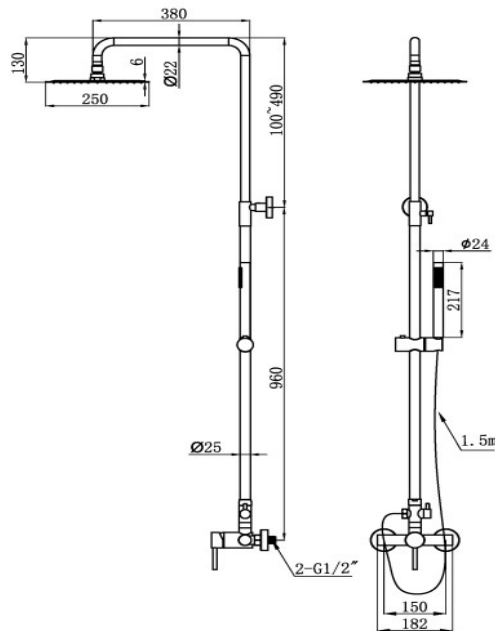

HEIMBERG

TECHNICAL DATASHEET

HEIMBERG-VOLA SHOWER COLUMN WITH BATH MIXER

SPECIFICATIONS

INFORMATION

Productcode:	HBM-VOL-156-MB
Finish	Matt Black
Producttype:	Rain Shower Combination with Mixer
Material	Body: Brass, Sedal Catridge Hose s.s.Top & Hand Shower
Connection size:	1/2
TestRange:	0.2-5 bar
Max Pressure:	16 bar

Hot water inlet temperature: max 90°C

recommended use (saving energy):60°C

Note: if the static pressure exceeds 5bar, it must be installed a pressure reducing valve, to avoid pressure differences in cold and hot water supply

TECHNICAL INFORMATION: SHOWER COMBINATION

SINGLE HANDLE

304 BRASS HEAD SHOWER 200X200

5 YEARS GUARANTEE 1 YEAR ON COLOR

DRAWING

For more information's about this product or our full product range please contact us:
Email: info@heimbergint.com