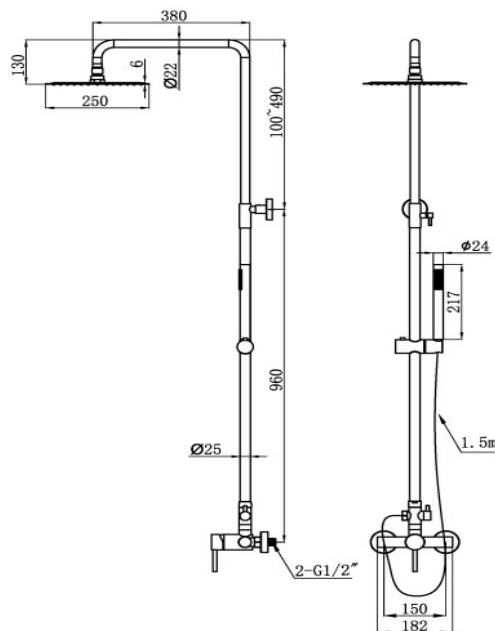

HEIMBERG

TECHNICAL DATASHEET

HEIMBERG-VOLA SHOWER COLUMN WITH BATH MIXER

SPECIFICATIONS

INFORMATION

Productcode:	HBM-VOL-156-BN
Finish	Burshed Nickel
Producttype:	Rain Shower Combination with Mixer
Material	Body: Brass, Sedal Catridge Hose s.s.Top & Hand Shower
Connection size:	1/2
TestRange:	0.2-5 bar
Max Pressure:	16 bar

Hot water inlet temperature: max 90°C

recommended use (saving energy):60°C

Note: if the static pressure exceeds 5bar, it must be installed a pressure reducing valve, to avoid pressure differences in cold and hot water supply

TECHNICAL INFORMATION: SHOWER COMBINATION

SINGLE HANDLE

304 BRASS HEAD SHOWER 200X200

5 YEARS GUARANTEE 1 YEAR ON COLOR

DRAWING

For more information's about this product or our full product range please contact us:
Email: info@heimbergint.com

HEIMBERG