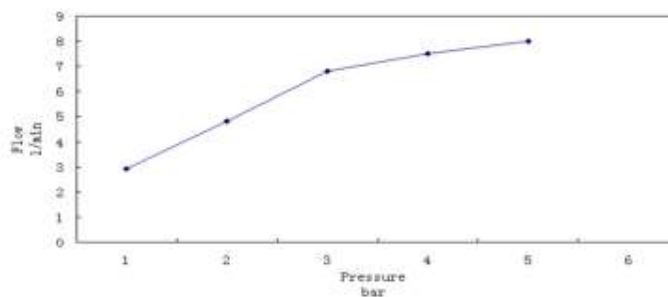

DRAWING

For more information's about this product or our full product range please contact us:
Email: info@heimbergint.com

HEIMBERG