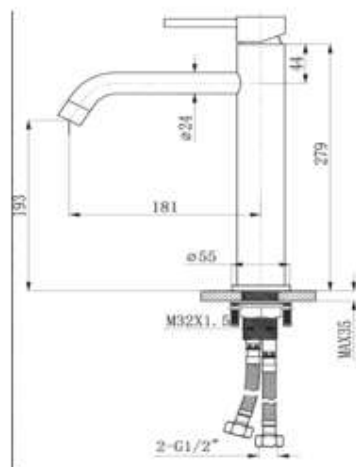

HEIMBERG

HEIMBERG-VOLA TALL SINGLE LEVER BASIN MIXER W/O WSTE

SPECIFICATIONS

TECHNICAL INFORMATION

Product code:	HBM-VOL-110-MB
Finish	Matt Black
Product type:	Tall Single Lever Basin Mixer
Material	body: brass, cartridge: 35mm Sedal Cartridge Hose s.s.50cm
Connection size:	½
Test Range:	0.2-5 bar
Max Pressure:	16bar

TECHNICAL INFORMATION: BASIN MIXER

SINGLE HANDLE W/O POP UP WSTE

DILLR HOLE DIA 35MM

DRAWING

For more information's about this product or our full product range please contact us:
Email: info@heimbergint.com