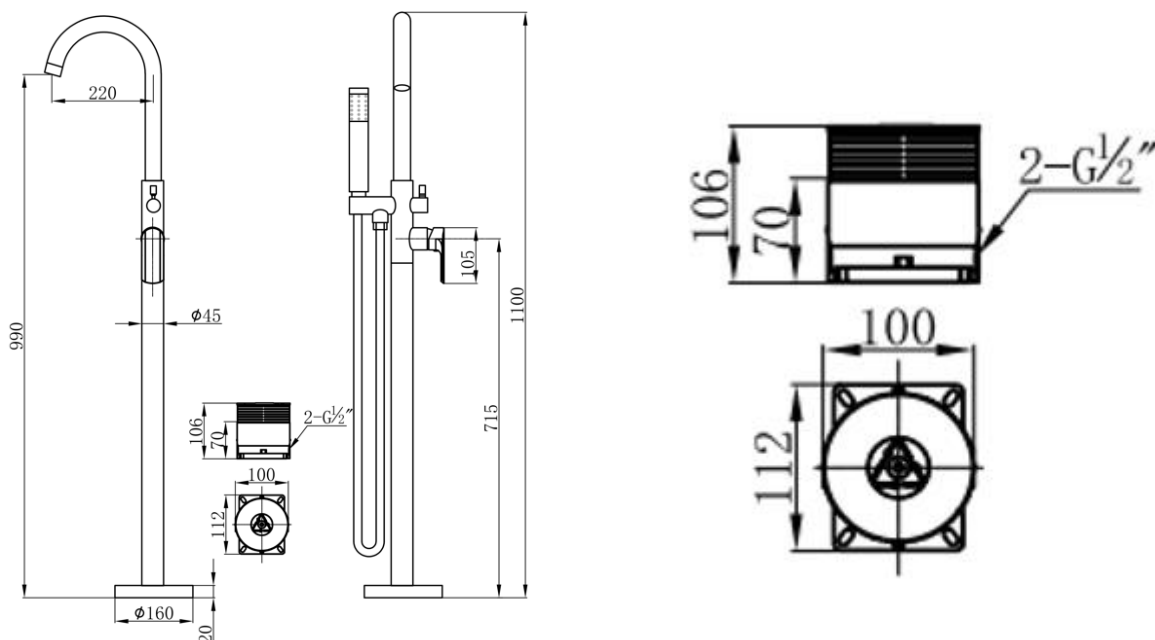

HEIMBERG

TECHNICAL DATASHEET

HEIMBERG-SMILE FREE STANDING BATH MIXER

SPECIFICATIONS

INFORMATION

Productcode:	HBM-SMI-190-CP
Finish	Chrome Plated
Producttype:	Free Standing Bath Mixer
Material	body: brass, cartridge: 35mm Sedal and Hand Shower
Connection size:	1/2
Test Range:	0.2-5 bar
Max Pressure:	16 bar

Hot water inlet temperature: max 90°C

recommended use (saving energy):60°C

Note: if the static pressure exceeds 5bar, it must be installed a pressure reducing valve, to avoid pressure differences in cold and hot watersupply

TECHINICAL INFORMATION: BATH MIXER

SINGLE HANDLE WITH CONCEALED MECHANISM

5 YEARS GUARANTTE 1 YEAR ON COLOR

DRAWING

For more information's about this product or our full product range please contact us:
Email: info@heimbergint.com

HEIMBERG