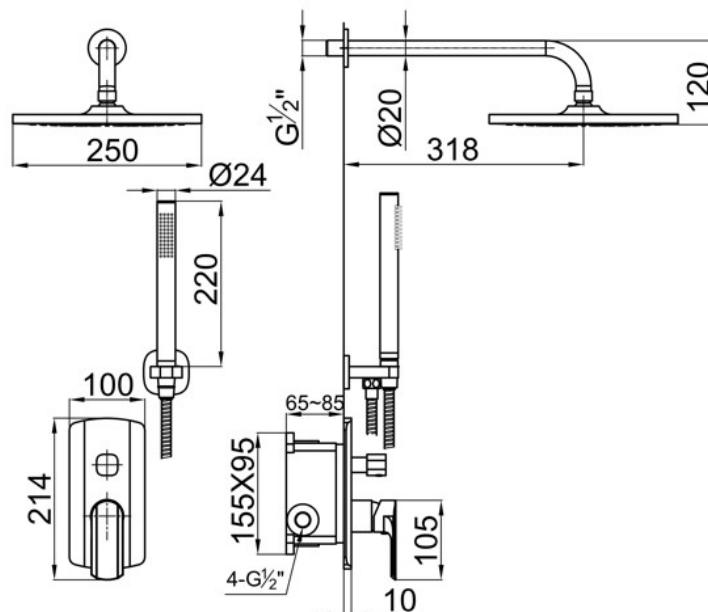

HEIMBERG

TECHNICAL DATASHEET

HEIMBERG-SMIILE CONCEALED SHOWER COMBINATION

SPECIFICATIONS

INFORMATION

Productcode:	HBM-SMI-155-CP
Finish	Chrome
Producttype:	Concealed Shower Combination
Material	body: brass, cartridge: 35mm Sedal Top Shower and Hand Shower
Connection size:	1/2
TestRange:	0.2-5 bar
Max Pressure:	16 bar

Hot water inlet temperature: max 90°C

recommended use (saving energy):60°C

Note: if the static pressure exceeds 5bar, it must be installed a pressure reducing valve, to avoid pressure differences in cold and hot water supply

TECHNICAL INFORMATION: BOX CONTENTS

SHOWER MIXER VALVE: SINGLE HANDLE, FIXING KIT HEAD SHOWER 25X25

WITH CONCEALED BOX

5 YEARS GUARANTEE 1 YEAR ON COLOR

DRAWING

For more information's about this product or our full product range please contact us:
Email: info@heimbergint.com