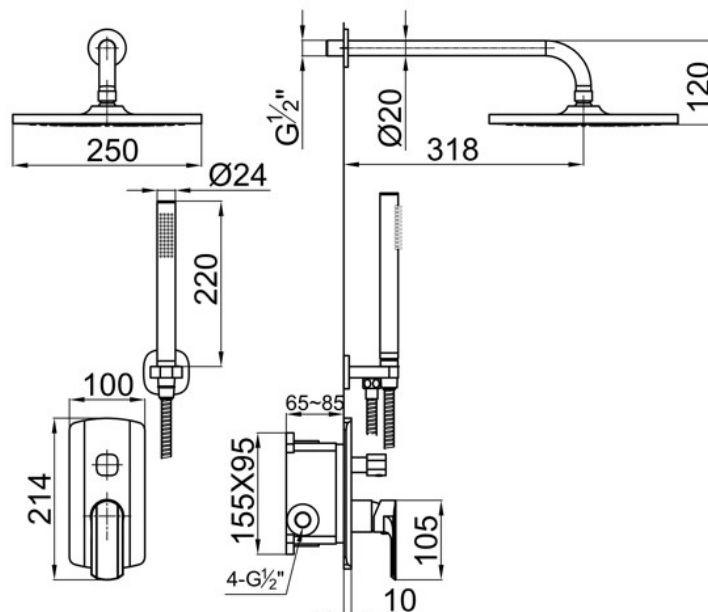

HEIMBERG

TECHNICAL DATASHEET

HEIMBERG-SMILE CONCEALED SHOWER COMBINATION

SPECIFICATIONS

INFORMATION

Productcode:	HBM-SMI-175-BG
Finish	Brushed Gold
Producttype:	Concealed Shower Combination
Material	body: brass, cartridge: 35mm Sedal Top Shower and Hand Shower
Connection size:	1/2
TestRange:	0.2-5 bar
Max Pressure:	16 bar

Hot water inlet temperature: max 90°C

recommended use (saving energy):60°C

Note: if the static pressure exceeds 5bar, it must be installed a pressure reducing valve, to avoid pressure differences in cold and hot water supply

TECHNICAL INFORMATION: BOX CONTENTS

SHOWER MIXER VALVE: SINGLE HANDLE, FIXING KIT HEAD SHOWER 25X25

WITH CONCEALED BOX

5 YEARS GUARANTEE 1 YEAR ON COLOR

DRAWING

For more information's about this product or our full product range please contact us:
Email: info@heimbergint.com