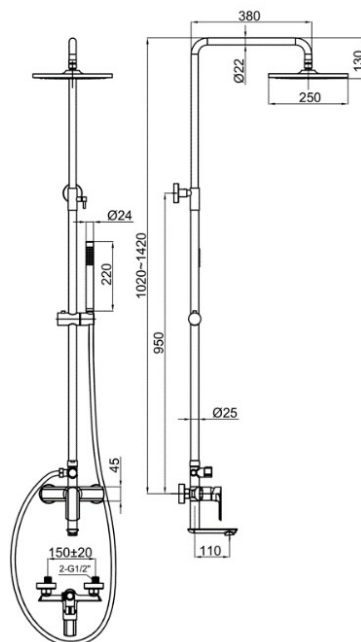

HEIMBERG

TECHNICAL DATASHEET

HEIMBERG-SMIILE SHOWER COLUMN WITH BATH MIXER

SPECIFICATIONS

INFORMATION

Productcode:	HBM-SMI-155-MB
Finish	Matt Chrome
Producttype:	Rain Shower Combination with Mixer with Spout
Material	Body: Brass, Sedal Catridge Hose s.s.Top & Hand Shower
Connection size:	1/2
TestRange:	0.2-5 bar
Max Pressure:	16bar

Hot water inlet temperature: max 90°C

recommended use (saving energy):60°C

Note: if the static pressure exceeds 5bar, it must be installed a pressure reducing valve, to avoid pressure differences in cold and hot water supply

TECHNICAL INFORMATION: SHOWER COMBINATION

SINGLE HANDLE

ABS HEAD SHOWER 25X25

5 YEARS GUARANTEE 1 YEAR ON COLOR

DRAWING

For more information's about this product or our full product range please contact us:
Email: info@heimbergint.com

HEIMBERG