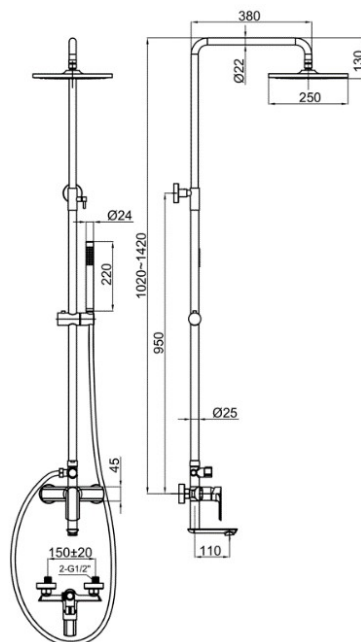

HEIMBERG

TECHNICAL DATASHEET

HEIMBERG-SMIILE SHOWER COLUMN WITH BATH MIXER

SPECIFICATIONS

INFORMATION

Productcode:	HBM-SMI-155-CP
Finish	Chrome
Producttype:	Rain Shower Combination with Mixer with Spout
Material	Body: Brass, Sedal Catridge Hose s.s.Top & Hand Shower
Connection size:	1/2
TestRange:	0.2-5 bar
Max Pressure:	16bar

Hot water inlet temperature: max 90°C

recommended use (saving energy):60°C

Note: if the static pressure exceeds 5bar, it must be installed a pressure reducing valve, to avoid pressure differences in cold and hot water supply

TECHNICAL INFORMATION: SHOWER COMBINATION

SINGLE HANDLE

ABS HEAD SHOWER 25X25

5 YEARS GUARANTEE 1 YEAR ON COLOR

DRAWING

For more information's about this product or our full product range please contact us:
Email: info@heimbergint.com

HEIMBERG