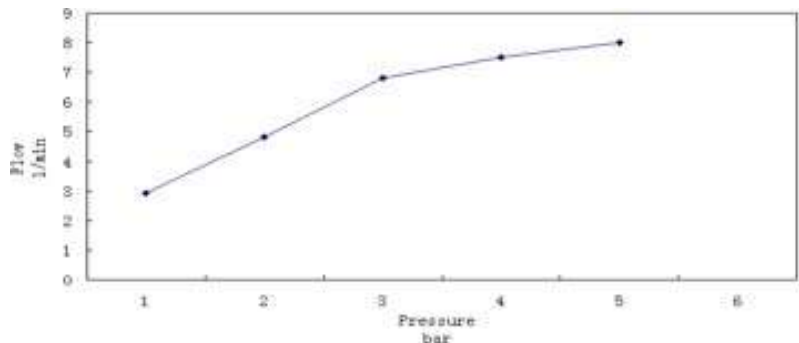

TECHINICAL INFORMATION: KITCHEN

SINK MIXER BULL OUT SINGLE HANDLE

ABS SPRAY

DILLR HOLE DIA 35MM

5 YEARS GUARANTEE 1 YEAR ON COLOR

DRAWING

For more information's about this product or our full product range please contact us: