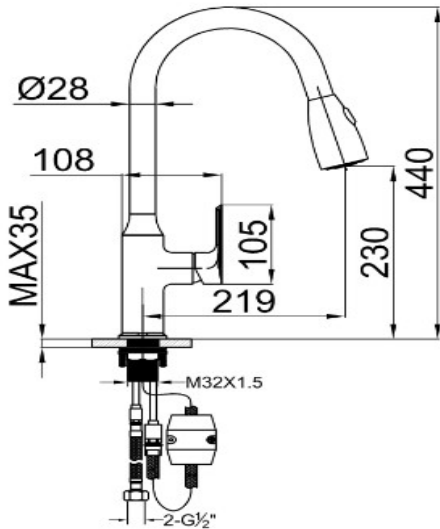

HEIMBERG

TECHNICAL DATASHEET

HEIMBERG-SMILE SINGLE LEVER PULL OUT SINK MIXER

SPECIFICATIONS

INFORMATION

Productcode:	HBM-SMI-131-BG
Finish	Brushed Gold
Producttype:	Single Lever Sink Mixer
Material	body: brass, cartridge: 35mm Sedal Cartridge Hose s.s.50cm
Connection size:	1/2
TestRange:	0.2-5 bar
Max Pressure:	16 bar

TECHINICAL INFORMATION: KITCHEN

SINK MIXER BULL OUT SINGLE HANDLE

ABS SPRAY

DILLR HOLE DIA 35MM

5 YEARS GUARANTEE 1 YEAR ON COLOR

DRAWING

For more information's about this product or our full product range please contact us: