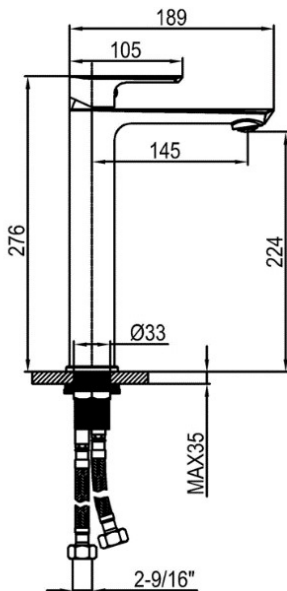

HEIMBERG

TECHNICAL DATASHEET

HEIMBERG-SMILE SINGLE LEVER TALL BASIN MIXER W/O WASTE

SPECIFICATIONS

INFORMATION

Productcode:	HBM-SMI-110-GM
Finish	Gun Metal
Producttype:	Single Lever Basin Mixer
Material	body: brass, cartridge: 35mm Sedal Cartridge Hose s.s.50cm
Connection size:	1/2
TestRange:	0.2-5 bar
Max Pressure:	16 bar

Hot water inlet temperature: max 90°C

Recommended use (saving energy):60°C

Note: if the static pressure exceeds 5bar, it must be installed a pressure reducing valve, to avoid pressure differences in cold and hot water supply

TECHINICAL INFORMATION: BASIN MIXER

SINGLE HANDLE W/O POP UP

WASTE DILLR HOLE DIA35MM

5 YEARS GUARANTEE 1 YEAR ON COLOR

DRAWING

For more information's about this product or our full product range please contact us:
Email: info@heimbergint.com

HEIMBERG