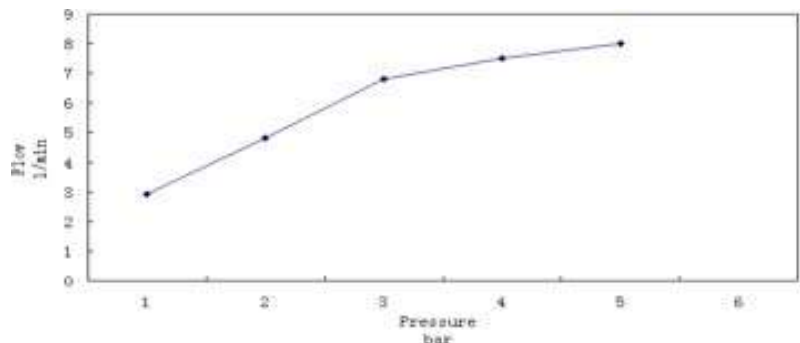

HEIMBERG

TECHNICAL DATASHEET

HEIMBERG-SMILE SINGLE LEVER TALL BASIN MIXER W/O WASTE

SPECIFICATIONS

INFORMATION

Productcode:	HBM-SMI-110-GM
Finish	Gun Metal
Producttype:	Single Lever Basin Mixer
Material	body: brass, cartridge: 35mm Sedal Cartridge Hose s.s.50cm
Connection size:	1/2
TestRange:	0.2-5 bar
Max Pressure:	16 bar

Hot water inlet temperature: max 90°C

Recommended use (saving energy):60°C

Note: if the static pressure exceeds 5bar, it must be installed a pressure reducing valve, to avoid pressure differences in cold and hot water supply

TECHINICAL INFORMATION: BASIN MIXER

SINGLE HANDLE W/O POP UP

WASTE DILLR HOLE DIA35MM

5 YEARS GUARANTEE 1 YEAR ON COLOR

DRAWING

For more information's about this product or our full product range please contact us:
Email: info@heimbergint.com

HEIMBERG