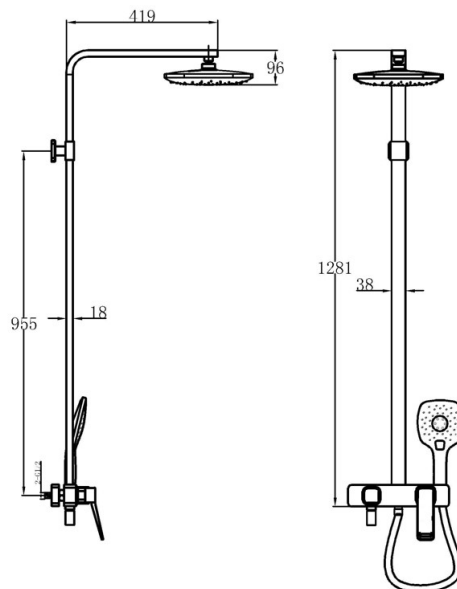

HEIMBERG

TECHNICAL DATASHEET

HEIMBERG- LAB SHOWER COLUM WITH BATH MIXER

SPECIFICATIONS

INFORMATION

Productcode:	HBM-LAB-155-CP
Finish	Chrome
Producttype:	Rain Shower Combination with Mixer with Spout
Material	Body: Brass, Sedal Catridge Hose s.s.Top & Hand Shower
Connection size:	1/2
TestRange:	0.2-5 bar
MaxPressure:	16bar

Hot water inlet temperature: max 90°C

recommended use (saving energy):60°C

Note: if the static pressure exceeds 5bar , it must be installed a pressure reducing valve, to avoid pressure differences in cold and hot water supply

TECHNICAL INFORMATION: SHOWER COMBINATION

SINGLE HANDLE

ABS HEAD SHOWER 25X25

5 YEARS GUARANTEE 1 YEAR ON COLOR

DRAWING

For more information's about this product or our full product range please contact us:
Email: info@heimbergint.com

HEIMBERG