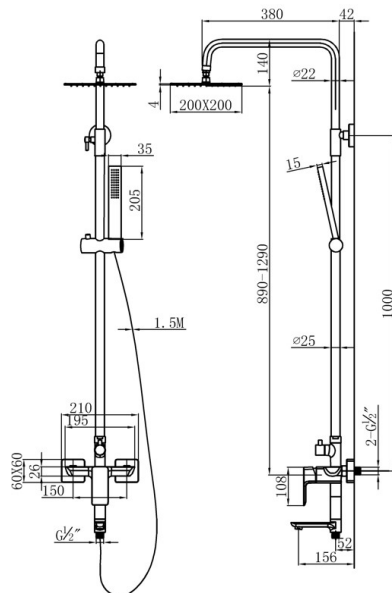

HEIMBERG

TECHNICAL DATASHEET

HEIMBERG-ADVANCE SHOWER COLUM WITH BATH MIXER

SPECIFICATIONS

INFORMATION

Productcode:	HBM-ADV-155-GD
Finish	Gold
Producttype:	Rain Shower Combination with Mixer with Spout
Material	Body: Brass, Sedal Catridge Hose s.s.Top & Hand Shower
Connection size:	1/2
TestRange:	0.2-5 bar
MaxPressure:	16 bar

Hot water inlet temperature: max 90°C

recommended use (saving energy):60°C

Note: if the static pressure exceeds 5bar , it must be installed a pressure reducing valve, to avoid pressure differences in cold and hot water supply

TECHNICAL INFORMATION: SHOWER COMBINATION

SINGLE HANDLE

BRASS HEAD SHOWER 20X20

5 YEARS GUARANTEE 1 YEAR ON COLOR

DRAWING

For more information's about this product or our full product range please contact us:
Email: info@heimbergint.com