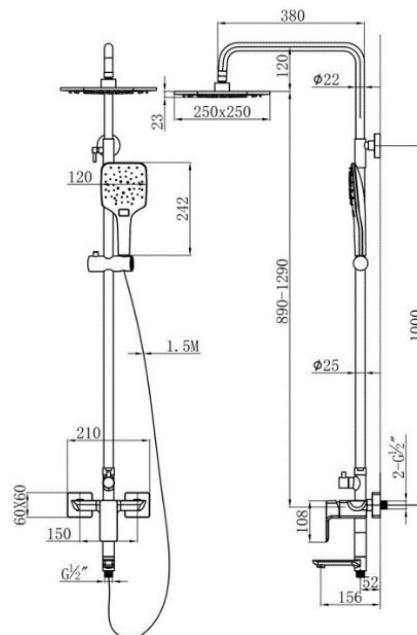

HEIMBERG

TECHNICAL DATASHEET

HEIMBERG-ADVANCE SHOWER COLUM WITH BATH MIXER

SPECIFICATIONS

INFORMATION

Productcode:	HBM-ADV-155-CP
Finish	Chrome
Producttype:	Rain Shower Combination with Mixer with Spout
Material	Body: Brass, Sedal Catridge Hose s.s.Top & Hand Shower
Connection size:	1/2
TestRange:	0.2-5 bar
Max Pressure:	16bar

Hot water inlet temperature: max 90°C

recommended use (saving energy):60°C

Note: if the static pressure exceeds 5bar, it must be installed a pressure reducing valve, to avoid pressure differences in cold and hot water supply

TECHNICAL INFORMATION: SHOWER COMBINATION

SINGLE HANDLE

ABS HEAD SHOWER 25X25

5 YEARS GUARANTEE 1 YEAR ON COLOR

DRAWING

For more information's about this product or our full product range please contact us:
Email: info@heimbergint.com