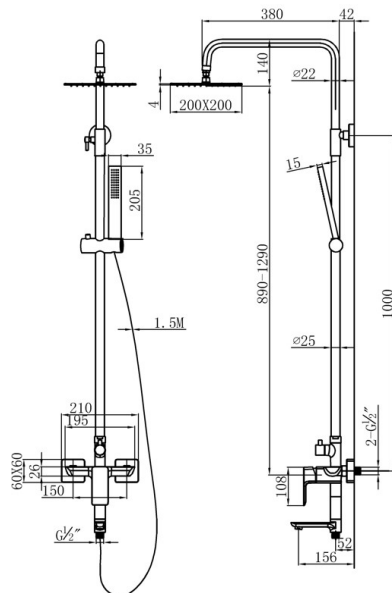

Brushed Nickel

Producttype:

Rain Shower Combination with Mixer with Spout

Material

Body: Brass, Sedal Catridge Hose s.s.Top & Hand Shower

Connection size:

1/2

TestRange:

0.2-5 bar

MaxPressure:

16bar

Hot water inlet temperature: max 90°C

recommended use (saving energy):60°C

Note: if the static pressure exceeds 5bar , it must be installed a pressure reducing valve, to avoid pressure differences in cold and hot water supply

TECHNICAL INFORMATION: SHOWER COMBINATION

SINGLE HANDLE

BRASS HEAD SHOWER 20X20

5 YEARS GUARANTEE 1 YEAR ON COLOR

DRAWING

For more information's about this product or our full product range please contact us:
Email: info@heimbergint.com