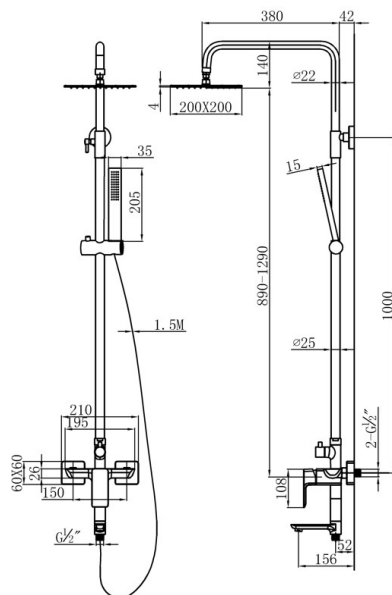

HEIMBERG

TECHNICAL DATASHEET

HEIMBERG-ADVANCE SHOWER COLUMN WITH BATH MIXER

SPECIFICATIONS	INFORMATION
Productcode:	HBM-ADV-155-BG
Finish	Brushed Gold
Producttype:	Rain Shower Combination with Mixer with Spout
Material	Body: Brass, Sedal Catridge Hose s.s.Top & Hand Shower
Connection size:	1/2
TestRange:	0.2-5 bar
MaxPressure:	16bar

Hot water inlet temperature: max 90°C

recommended use (saving energy):60°C

Note: if the static pressure exceeds 5bar , it must be installed a pressure reducing valve, to avoid pressure differences in cold and hot water supply

TECHNICAL INFORMATION: SHOWER COMBINATION

SINGLE HANDLE

BRASS HEAD SHOWER 20X20

5 YEARS GUARANTEE 1 YEAR ON COLOR

DRAWING

For more information's about this product or our full product range please contact us:
Email: info@heimbergint.com