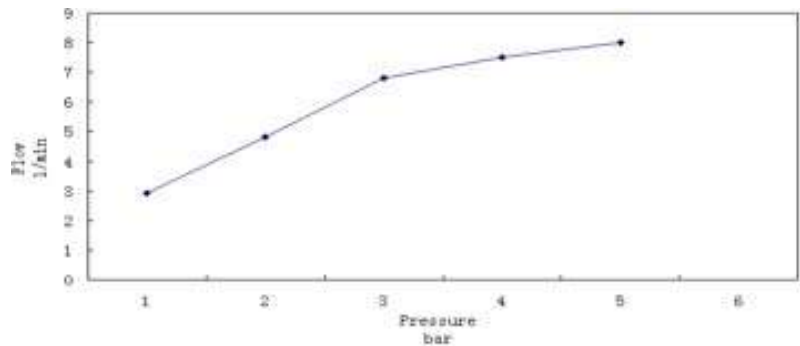

HEIMBERG

TECHNICAL DATASHEET

HEIMBERG-ADVANCE SINGLE LEVER TALL BASIN MIXER W/O WASTE

SPECIFICATIONS

INFORMATION

Productcode:	HBM-ADV-110-CP
Finish	Chrome
Producttype:	Single Lever BasinMixer
Material	body: brass, cartridge: 35mm Sedal Cartridge Hose s.s.50cm
Connection size:	1/2
TestRange:	0.2-5 bar
Max Pressure:	16 bar

Hot water inlet temperature: max 90°C

recommended use (saving energy):60°C

Note: if the static pressure exceeds 5bar, it must be installed a pressure reducing valve, to avoid pressure differences in cold and hot water supply

TECHNICAL INFORMATION: BASIN MIXER

SINGLE HANDLE W/O POP UP

WASTE DILLR HOLE DIA 35MM

5 YEARS GUARANTEE 1 YEAR ON COLOR

DRAWING

For more information's about this product or our full product range please contact us:

Email: info@heimbergint.com

HEIMBERG