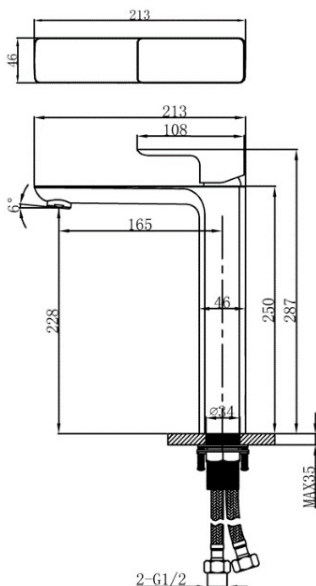

HEIMBERG

TECHNICAL DATASHEET

HEIMBERG-ADVANCE SINGLE LEVER TALL BASIN MIXER W/O WASTE

SPECIFICATIONS

INFORMATION

Productcode:	HBM-ADV-110-CP
Finish	Chrome
Producttype:	Single Lever BasinMixer
Material	body: brass, cartridge: 35mm Sedal Cartridge Hose s.s.50cm
Connection size:	1/2
TestRange:	0.2-5 bar
Max Pressure:	16 bar

TECHNICAL INFORMATION: BASIN MIXER

SINGLE HANDLE W/O POP UP

WASTE DILLR HOLE DIA 35MM

5 YEARS GUARANTEE 1 YEAR ON COLOR

DRAWING

For more information's about this product or our full product range please contact us: