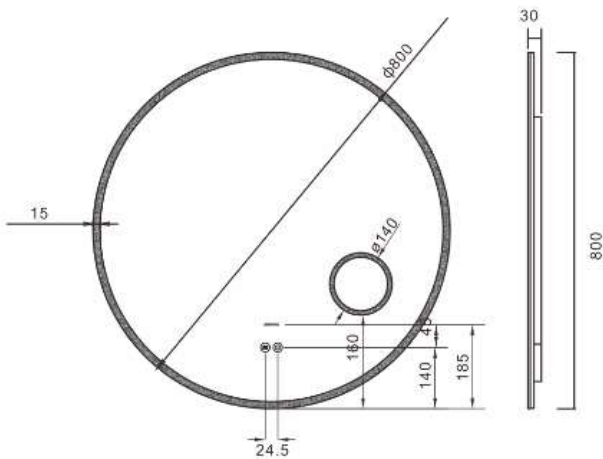

HEIMBERG

TECHNICAL DATASHEET

HEIMBERG-SMILE: LED MIRROR

SPECIFICATIONS

INFORMATION

Productcode:	HBL-SMI-800RL-001-SL
Finish	FROSTED
Producttype:	ILLUMINATED MIRROR
Material	GLASS
Power:	AC 220V/50Hz/ INPUT: < 2.5W/DM

Technical Information

Led Mirror

Size: 600 mm

Backlit and ambient light LED mirror; 5 mm mirror thickness; Defogger function Safety film backing

Illuminated touch ON/OFF sensor switch with dimmer Backlit 3X magnifying mirror

LED temperature color 3000k, 4000k or 6000k; UL, SAA, CE, IP44

DRAWING

For more information's about this product or our full product range please contact us:
Email: info@heimbergint.com

HEIMBERG