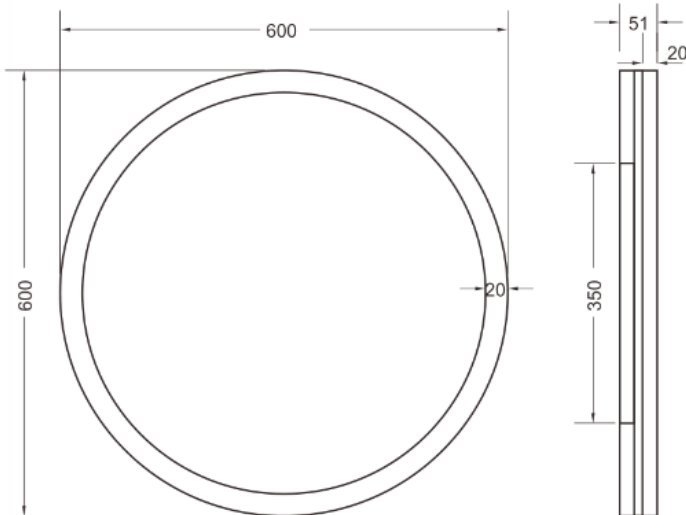

HEIMBERG

TECHNICAL DATASHEET

HEIMBERG-SMILE: LED MIRROR

SPECIFICATIONS

INFORMATION

Productcode:	HBL-SMI-600R-001-BG
Finish	BRUSHED GOLD
Producttype:	ILLUMINATED MIRROR
Material	GLASS
Power:	AC 220V/50Hz/ INPUT: < 2.5W/DM

Technical Information

Led Mirror

Size: 600 mm

Backlit and ambient light LED mirror; 5 mm mirror thickness; Defogger function Safety film backing
Illuminated touch ON/OFF sensor switch with dimmer Backlit LED mirror and Brushed Gold Frame
LED temperature color 3000k, 4000k or 6000k; UL, SAA, CE, IP44

DRAWING

For more information's about this product or our full product range please contact us:
Email: info@heimbergint.com

HEIMBERG