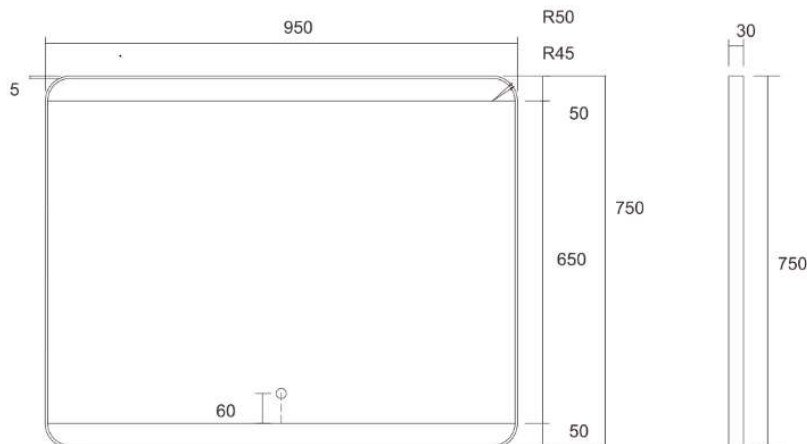

HEIMBERG

TECHNICAL DATASHEET

HEIMBERG-ADVANCE: LED MIRROR

SPECIFICATIONS	INFORMATION
Productcode:	HBL-ADV-9575-SL-002-MB
Finish	MATT BLACK
Producttype:	ILLUMINATED MIRROR
Material	GLASS
Power:	AC 220V/50Hz/ INPUT: <math>\leq 2.5W/DM</math>

Technical Information

Led Mirror

Size: H 950 x L 750 mm

Backlit and ambient light LED mirror; 5 mm mirror thickness; Defogger function Safety film backing

Illuminated touch ON/OFF sensor switch with dimmer Black stainless steel frame

LED temperature color 3000k, 4000k or 6000k; UL, SAA, CE, IP44

DRAWING

For more information's about this product or our full product range please contact us:
Email: info@heimbergint.com

HEIMBERG