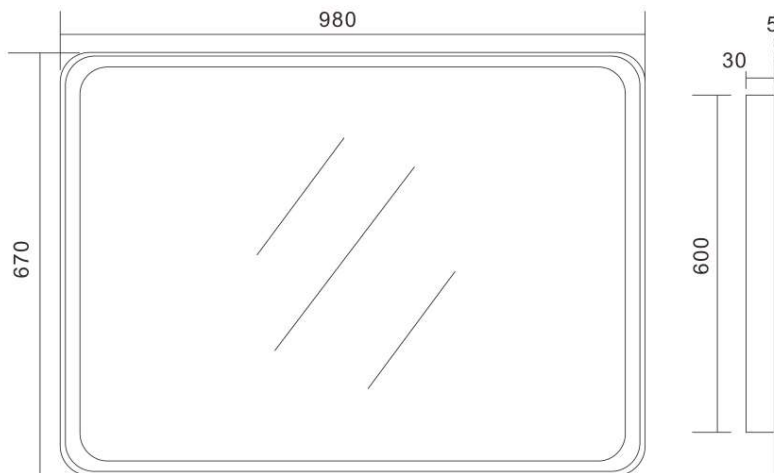

HEIMBERG

TECHNICAL DATASHEET

HEIMBERG-ADVANCE: LED MIRROR

SPECIFICATIONS

INFORMATION

Productcode:	HBL-ADV-6798-SL-003-SL
Finish	MATT BLACK
Producttype:	ILLUMINATED MIRROR
Material	GLASS
Power:	AC 220V/50Hz/ INPUT: < 2.5W/DM

Technical Information

Led Mirror

Size: H 670 x L 980 mm

Backlit and ambient light LED mirror; 5 mm mirror thickness; Defogger function Safety film backing

Illuminated touch ON/OFF sensor switch with dimmer Black stainless steel frame

LED temperature color 3000k, 4000k or 6000k; UL, SAA, CE, IP44

DRAWING

For more information's about this product or our full product range please contact us:
Email: info@heimbergint.com

HEIMBERG