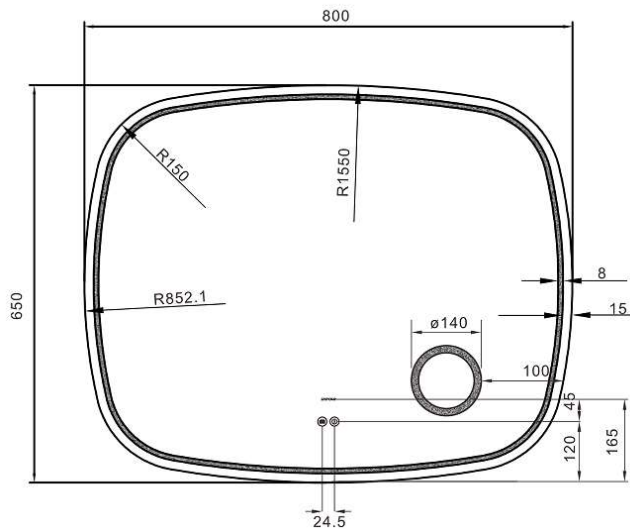

HEIMBERG

TECHNICAL DATASHEET

HEIMBERG-ADVANCE: LED MIRROR

SPECIFICATIONS

INFORMATION

Productcode:	HBL-ADV-6580-SL-005-SL
Finish	FROSTED
Producttype:	ILLUMINATED MIRROR
Material	GLASS
Power:	AC 220V/50Hz/ INPUT: < 2.5W/DM

Technical Information

Led Mirror

Size: H 650 x L 800 mm

Backlit and ambient light LED mirror; 5 mm mirror thickness; Defogger function Safety film backing

Illuminated touch ON/OFF sensor switch with dimmer Backlit 3X magnifying mirror

LED temperature color 3000k, 4000k or 6000k; UL, SAA, CE, IP44

DRAWING

For more information's about this product or our full product range please contact us:
Email: info@heimbergint.com

HEIMBERG