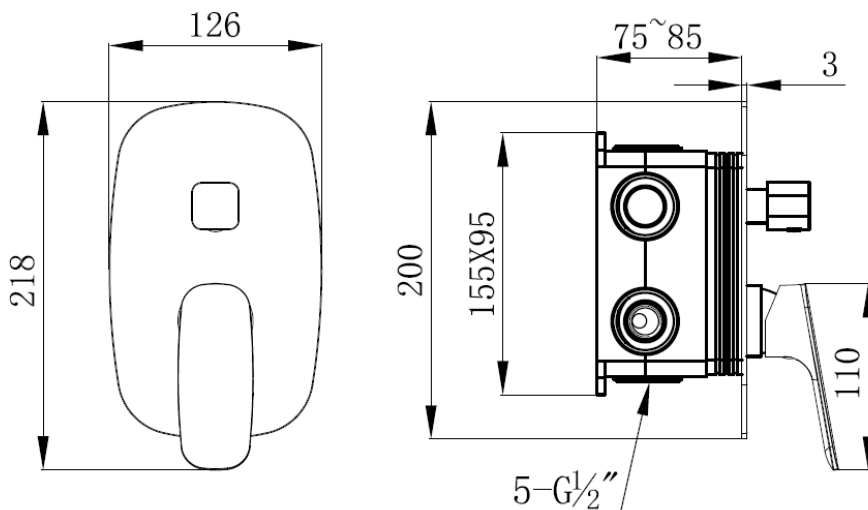

HEIMBERG

TECHNICAL DATASHEET

HEIMBERG-URBAN: 3 WAY CONCEALDE BATH/SHOWER MIXER WITH DIVETER

SPECIFICATIONS

Product Model Number : HBM-URB-171-BG

Surface Treatment Brushed Gold

Product Mode Single Lever 3bWay Concealed Bath/Shower Mixer with Diverter, Brushed Gold

Material : Body : Brass,

SUS Cartridge : 35mm HT Cartridge Connection Size : 1/2"

Recommended water pressure : 0.5-5bar

MAX Pressure : 16 bar

Hot water inlet temperature 90°C

Recommended operating temperature (energy saving) : 45°C

Attention: If the static pressure exceeds 5bar, a pressure reducing valve must be installed to avoid the pressure difference when the hot and cold water is supplied

Technical Information :

3 Way Concealed Bath/Shower Mixer with Diverter,

Single Lever

Shape: Round

Included :

Wall Concealed Bath/Shower Mixer Body

Panel And handle

E-box

INFORMATION

DRAWING

For more information's about this product or our full product range please contact us:

Email: info@heimbergintl.com

HEIMBERG