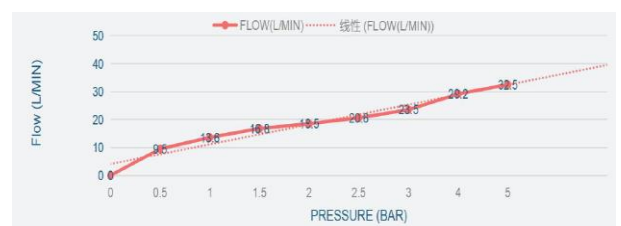

HEIMBERG

TECHNICAL DATASHEET

HEIMBERG-URBAN: 3 WAY CONCEALDE BATH/SHOWER MIXER WITH DIVETER

SPECIFICATIONS

Product Model Number : HBM-URB-171-BG

Surface Treatment Brushed Gold

Product Mode Single Lever 3bWay Concealed Bath/Shower Mixer with Diverter, Brushed Gold

Material : Body : Brass,

SUS Cartridge : 35mm HT Cartridge Connection Size : 1/2"

Recommended water pressure : 0.5-5bar

MAX Pressure : 16 bar

Hot water inlet temperature 90°C

Recommended operating temperature (energy saving) : 45°C

Attention: If the static pressure exceeds 5bar, a pressure reducing valve must be installed to avoid the pressure difference when the hot and cold water is supplied

Technical Information :

3 Way Concealed Bath/Shower Mixer with Diverter,

Single Lever

Shape: Round

Included :

Wall Concealed Bath/Shower Mixer Body

Panel And handle

E-box

INFORMATION

DRAWING

For more information's about this product or our full product range please contact us:

Email: info@heimbergintl.com

HEIMBERG