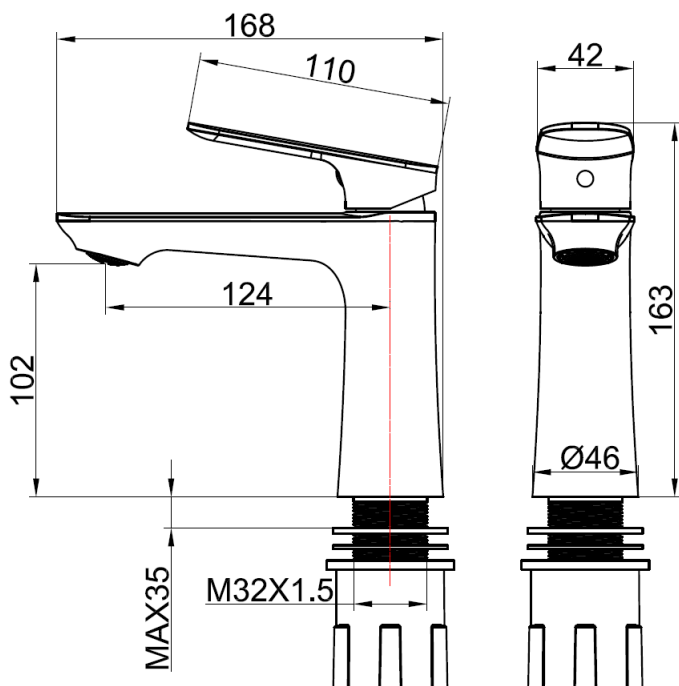

HEIMBERG

TECHNICAL DATASHEET

HEIMBERG-URBAN: SINGLE LEVER BASIN MIXER W/O WASTE

SPECIFICATIONS

Product Model Number : HBM-URB-100-BG

Surface Treatment Brushed Gold

Product Mode Single Lever Basin Mixer W/O Puv Brushed gold

Material: Body: Brass, Cartridge : 35mm HT Cartridge,

Neoperl Aerator, Inlet Pipe : 60cm sus

Connection Size : 1/2"

Recommended water pressure : 0.5-5 bar

MAX Pressure : 16 bar

Hot water inlet temperature 90°C

Recommended operating temperature (energy saving) : 45°C

Attention: If the static pressure exceeds 5bar, a pressure reducing valve must be installed to avoid the pressure difference when the hot and cold water is supplied

Technical Information :

Basin Mixer

Single Level

Without Waste

Mounting aperture:35mm

Shape: Circle

Included :

Basin Mixer

Fixed kit

INFORMATION

DRAWING

For more information's about this product or our full product range please contact us:

Email: info@heimbergintl.com

HEIMBERG