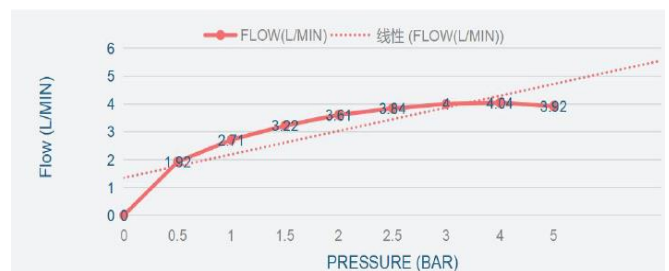

HEIMBERG

TECHNICAL DATASHEET

HEIMBERG-URBAN: SINGLE LEVER BASIN MIXER W/O WASTE

SPECIFICATIONS

Product Model Number : HBM-URB-100-BG

Surface Treatment Brushed Gold

Product Mode Single Lever Basin Mixer W/O Puv Brushed gold

Material: Body: Brass, Cartridge : 35mm HT Cartridge,

Neoperl Aerator, Inlet Pipe : 60cm sus

Connection Size : 1/2"

Recommended water pressure : 0.5-5 bar

MAX Pressure : 16 bar

Hot water inlet temperature 90°C

Recommended operating temperature (energy saving) : 45°C

Attention: If the static pressure exceeds 5bar, a pressure reducing valve must be installed to avoid the pressure difference when the hot and cold water is supplied

Technical Information :

Basin Mixer

Single Level

Without Waste

Mounting aperture:35mm

Shape: Circle

Included :

Basin Mixer

Fixed kit

INFORMATION

DRAWING

For more information's about this product or our full product range please contact us:

Email: info@heimbergintl.com

HEIMBERG