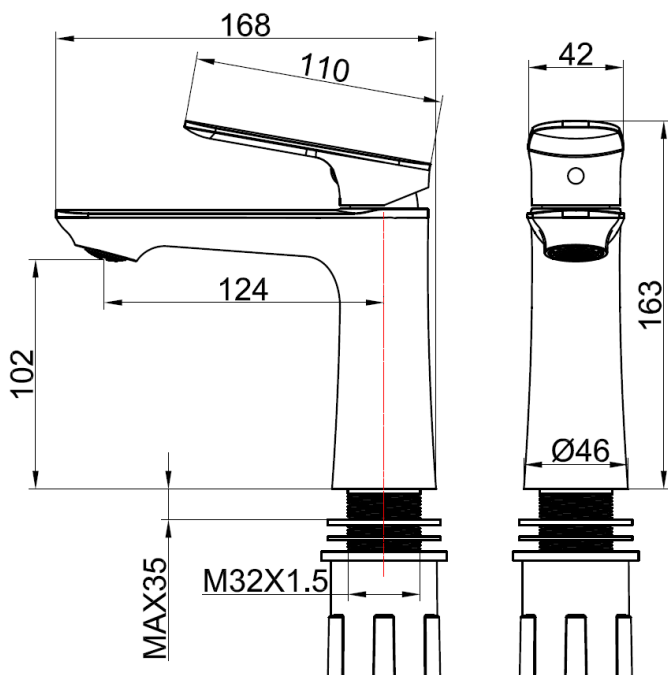

HEIMBERG

TECHNICAL DATASHEET

HEIMBERG-URBAN: SINGLE LEVER BASIN MIXER W/O WASTE

SPECIFICATIONS

Product Model Number : HBM-URB-100-MB
Surface Treatment Matt Black
Product Mode Single Lever Basin Mixer W/O Puv Matt Black
Material: Body: Brass, Cartridge : 35mm HT Cartridge,
Neoperl Aerator, Inlet Pipe : 60cm sus
Connection Size : 1/2"
Recommended water pressure : 0.5-5 bar
MAX Pressure : 16 bar

Hot water inlet temperature 90°C

Recommended operating temperature (energy saving) : 45°C

Attention: If the static pressure exceeds 5bar, a pressure reducing valve must be installed to avoid the pressure difference when the hot and cold water is supplied

Technical Information :

Basin Mixer
Single Level
Without Waste
Mounting aperture:35mm
Shape: Circle

Included :

Basin Mixer
Fixed kit

INFORMATION

DRAWING

For more information's about this product or our full product range please contact us:

Email: info@heimbergintl.com

HEIMBERG