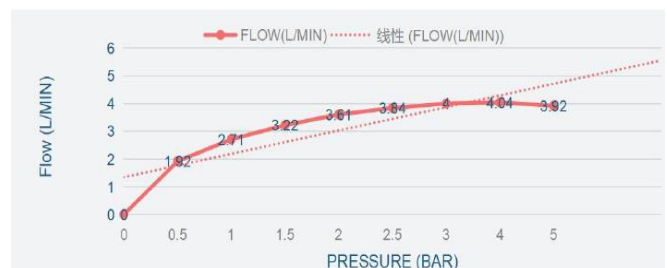

HEIMBERG

TECHNICAL DATASHEET

HEIMBERG-URBAN: SINGLE LEVER BASIN MIXER W/O WASTE

SPECIFICATIONS

Product Model Number : HBM-URB-100-MB
Surface Treatment Matt Black
Product Mode Single Lever Basin Mixer W/O Puv Matt Black
Material: Body: Brass, Cartridge : 35mm HT Cartridge,
Neoperl Aerator, Inlet Pipe : 60cm sus
Connection Size : 1/2"
Recommended water pressure : 0.5-5 bar
MAX Pressure : 16 bar

Hot water inlet temperature 90°C

Recommended operating temperature (energy saving) : 45°C

Attention: If the static pressure exceeds 5bar, a pressure reducing valve must be installed to avoid the pressure difference when the hot and cold water is supplied

Technical Information :

Basin Mixer
Single Level
Without Waste
Mounting aperture:35mm
Shape: Circle

Included :

Basin Mixer
Fixed kit

INFORMATION

DRAWING

For more information's about this product or our full product range please contact us:

Email: info@heimbergintl.com

HEIMBERG